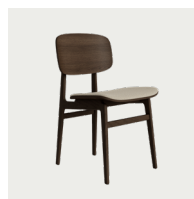

UPHOLSTERY