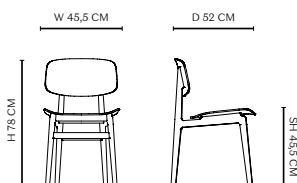

DIMENSIONS

W 45,5 cm / D 52 cm / H 78 cm / SH 45,5 cm