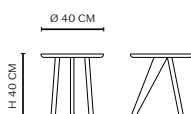

## PACKAGING DIMENSIONS

W 43 cm / D 43 cm / H 42 cm

Fin Side Table is a minimal furniture piece, designed with the intention to fit many different interior settings. Using known shapes and components from the NORR11 collection. The table has references to NORR11 classics and is designed as the perfect companion to the Mammoth and Elephant Chairs. Fin comes with a top of solid oak with round edges, making it paper-thin seen from one angle and solid from another. The table has two turned oak timber sections, contrasted by a fin-shaped leg of massive oak.

## DIMENSIONS

Ø 40 cm / H 40 cm